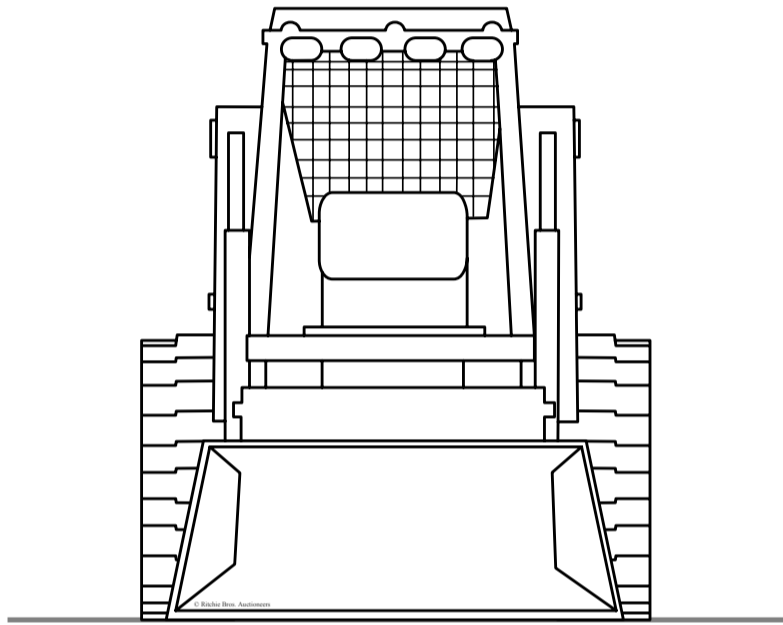

Bobcat T590 Multi Terrain Loader

Units

Imperial

Metric

Dimensions

Dimensions

C **Height to Top of Cab** 6.49 ft in

H **Reach at Max Lift and Dump** 1.61 ft in

Undercarriage

D **Length of Track on Ground** 4.51 ft in

Specifications

Engine

Fuel Diesel

Emission Tier Level Tier 4

Horsepower - Gross 66 hp

Number of Cylinders 4

Length of Track on Ground 4.6 ft in

Width of Track 12.6 in

Loader

Breakout Force 4753 lb

Operating Load 2100 lb

Tipping Angle 6000 degrees

Hydraulic

Pump Type Engine driven, gear type

Pump Flow 17.1 gal/min

Relief Valve Pressure 3500 psi

Dimensions

Overall width 5.6 ft in

Overall height 6.5 ft in

Overall length 11.1 ft in

Length with Bucket 11.1 ft in

Length with out Bucket 8.8 ft in