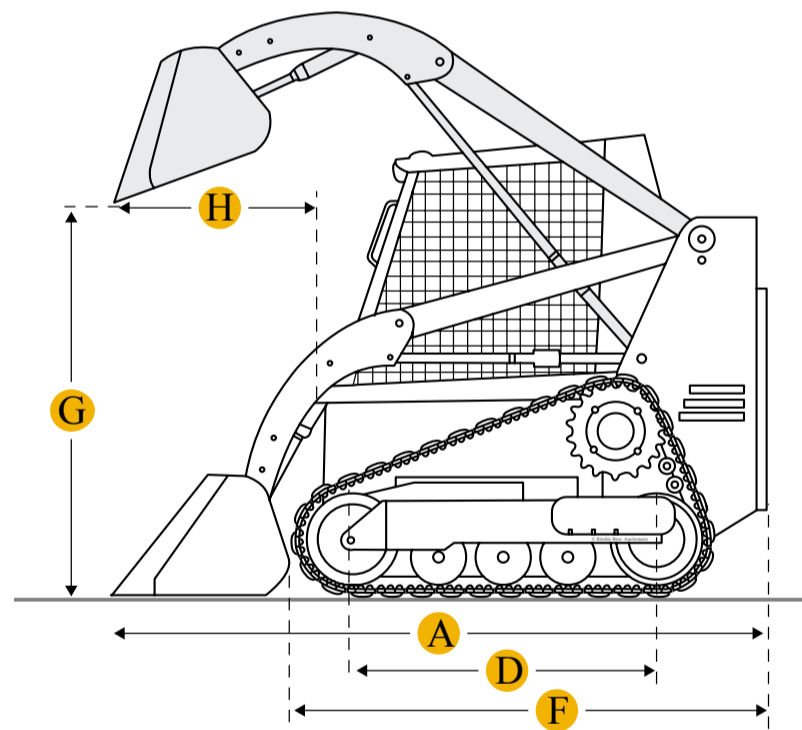

Bobcat T590 Multi Terrain Loader

Units

Imperial

Metric

Dimensions

Dimensions

C **Height to Top of Cab** 6.49 ft in

H **Reach at Max Lift and Dump** 1.61 ft in

Undercarriage

D **Length of Track on Ground** 4.51 ft in

Specifications

Engine

Fuel Diesel

Emission Tier Level Tier 4

Horsepower - Gross 66 hp

Number of Cylinders 4

Length of Track on Ground 4.6 ft in

Width of Track 12.6 in

Loader

Breakout Force 4753 lb

Operating Load 2100 lb

Tipping Angle 6000 degrees

Hydraulic

Pump Type Engine driven, gear type

Pump Flow 17.1 gal/min

Relief Valve Pressure 3500 psi

Dimensions

Overall width 5.6 ft in

Overall height 6.5 ft in

Overall length 11.1 ft in

Length with Bucket 11.1 ft in

Length with out Bucket 8.8 ft in