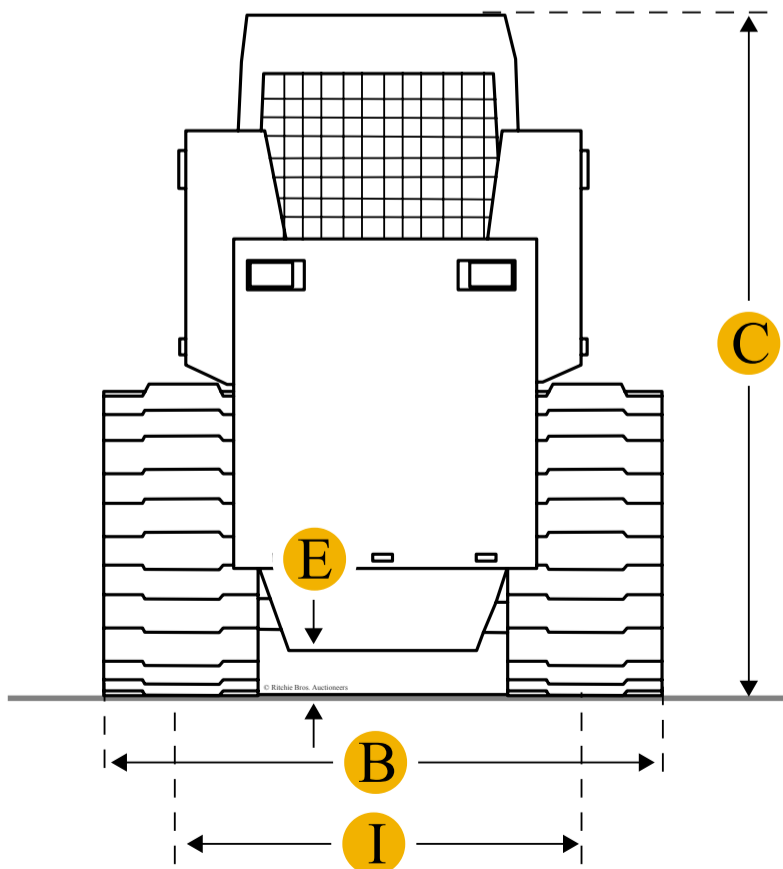

Bobcat T590 Multi Terrain Loader

Units

Imperial

Metric

Dimensions

Dimensions

C **Height to Top of Cab** 6.49 ft in

H **Reach at Max Lift and Dump** 1.61 ft in

Undercarriage

D **Length of Track on Ground** 4.51 ft in

Specifications

Engine

Fuel Diesel

Emission Tier Level Tier 4

Horsepower - Gross 66 hp

Number of Cylinders 4

Length of Track on Ground 4.6 ft in

Width of Track 12.6 in

Loader

Breakout Force 4753 lb

Operating Load 2100 lb

Tipping Angle 6000 degrees

Hydraulic

Pump Type Engine driven, gear type

Pump Flow 17.1 gal/min

Relief Valve Pressure 3500 psi

Dimensions

Overall width 5.6 ft in

Overall height 6.5 ft in

Overall length 11.1 ft in

Length with Bucket 11.1 ft in

Length with out Bucket 8.8 ft in